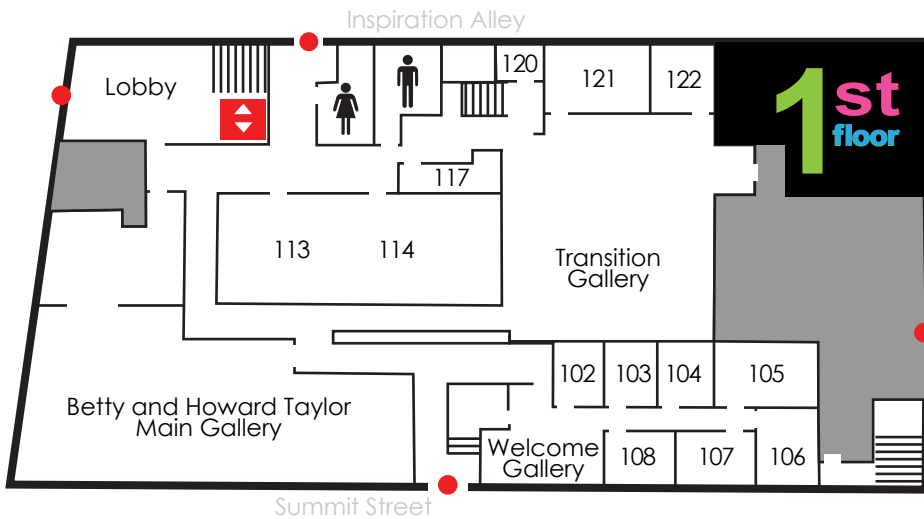

Building Map & Directory

FIRST FLOOR

Betty and Howard Taylor Main Gallery
Transition Gallery
Welcome Gallery

- 102** - The Daily Jewel, Sylvette Long
- 103** - foto, a tiny photography gallery, Don Parisson
- 104** - ZaBre Inspire
- 105** - The Sac/BMe, Ace Epps
- 106** - Joan Colbert Studio
- 107** - Constance Laessig Studio
- 108** - Teresa Scott
- 113 & 114** - Summit Choral Society
- 117** - Susan Yingling
- 120** - Cynthia L. Badran Piano Studio
- 121** - Ron White Art Studio
- 122** - Janean Ray

SECOND FLOOR

Summit Artspace Administrative Offices
2nd Floor Gallery and Event Space
Classroom
Summit Choral Society Offices
Student Studio

- 211** - Jaron M. LeGrain Studio, Voice Coach
- Creative Business Center**
- Ear Muscle University
 - Genesis Experience Theatre
 - Mecca Media
 - Open Tone Music
 - Stewards of Historical Preservation (SHIP)
 - The Sac/BMe, Ace Epps
 - Wandering Aesthetics

THIRD FLOOR

Third Floor Event Space
3G Gallery

- The BOX Gallery**- Artists of Rubber City
- 301** - Totally Tangled Creations, April Couch
 - 306** - Bradley Hart
 - 307** - JBurgess Designs by Jessica Skinner
 - 308** - Lizzi Aronhalt Studio
 - 309** - Song of Wood, Tom Baldwin Studio
 - 310** - Brittany Luciani and Teresa DeMio
 - 311** - Artists of Rubber City Office
 - 316** - Jennifer L Worden Arts
 - 317** - Hans Reich Photography
 - 318** - Leez Deizgnz, Linda and David Everhard
 - 319** - Susie's Flashes of Life, Susie Lilley