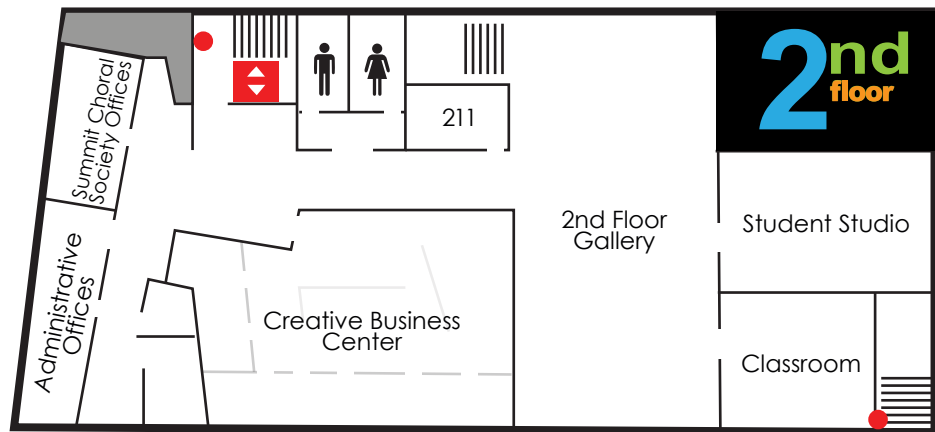

Building Map & Directory

FIRST FLOOR

Betty and Howard Taylor Main Gallery
Transition Gallery
Welcome Gallery

- 102** - The Daily Jewel, Sylvette Long
- 103** - foto, a tiny photography gallery, Don Parisson
- 104** - ZaBre Inspire
- 105** - The Sac/BMe, Ace Epps
- 106** - Joan Colbert Studio
- 107** - Constance Laessig Studio
- 108** - Teresa Scott
- 113 & 114** - Summit Choral Society
- 117** - Susan Yingling
- 120** - Cynthia L. Badran Piano Studio
- 121** - Ron White Art Studio
- 122** - Janean Ray

SECOND FLOOR

Summit Artspace Administrative Offices
2nd Floor Gallery and Event Space
Classroom
Summit Choral Society Offices
Student Studio

- 211** - Jaron M. LeGrain Studio, Voice Coach
- Creative Business Center**
- Ear Muscle University
 - Genesis Experience Theatre
 - Mecca Media
 - Open Tone Music
 - Stewards of Historical Preservation (SHIP)
 - The Sac/BMe, Ace Epps
 - Wandering Aesthetics

THIRD FLOOR

Third Floor Event Space
3G Gallery

- The BOX Gallery**- Artists of Rubber City
- 301** - Totally Tangled Creations, April Couch
 - 306** - Bradley Hart
 - 307** - JBurgess Designs by Jessica Skinner
 - 308** - Lizzi Aronhalt Studio
 - 309** - Song of Wood, Tom Baldwin Studio
 - 310** - Brittany Luciani and Teresa DeMio
 - 311** - Artists of Rubber City Office
 - 316** - Jennifer L Worden Arts
 - 317** - Hans Reich Photography
 - 318** - Leez Deizgnz, Linda and David Everhard
 - 319** - Susie's Flashes of Life, Susie Lilley